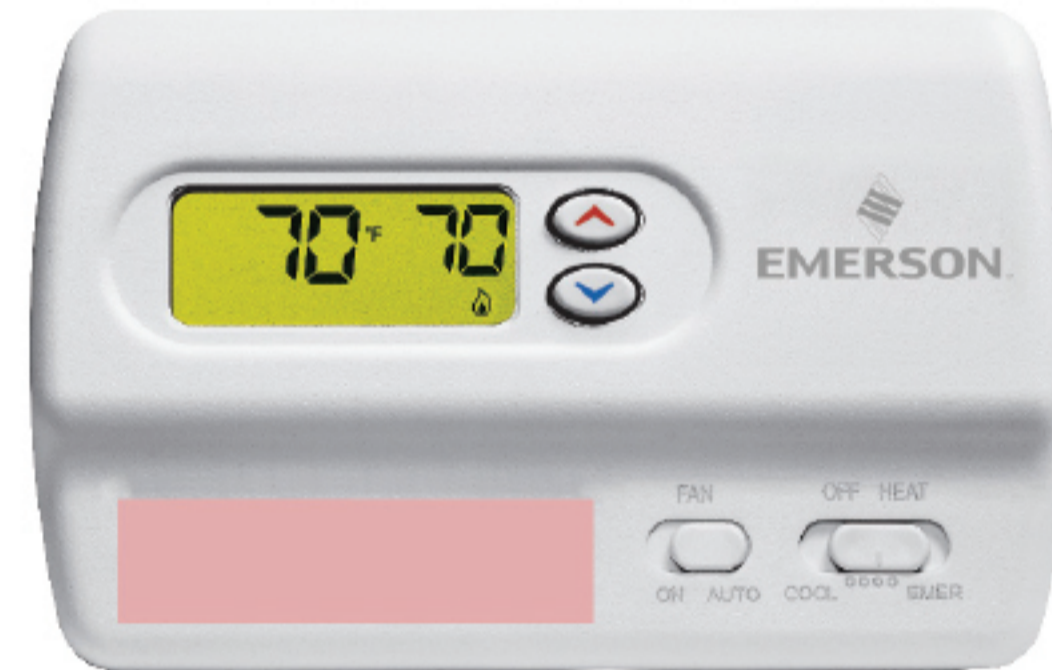

Sensi™ smart thermostat

80 Series™

Blue Series™ 12" Touchscreen

Blue Series 6"

Blue Series 6"

Blue Series 2"

Classic 80 Series

Classic 80 Series

70 Series™

Classic 70 Series (V)

Classic 70 Series (H)

Wall Plates:
Sensi™ smart thermostat
80 Series™

Wall Plates:
Sensi Touch smart thermostats
Sensi Touch 2 smart thermostats
Sensi Lite smart thermostats