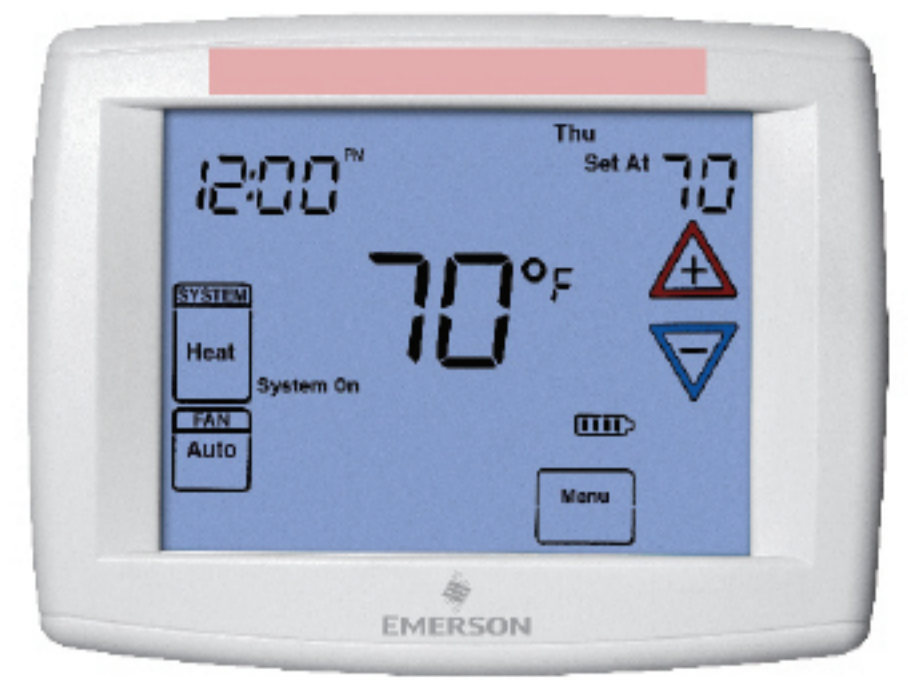

Sensi™ smart thermostat

80 Series™

Blue Series™ 12" Touchscreen

Blue Series 6"

Blue Series 6"

Blue Series 2"

Classic 80 Series

Classic 80 Series

70 Series™

Classic 70 Series (V)

Classic 70 Series (H)

Wall Plates:
Sensi™ smart thermostat
80 Series™

Wall Plates:
Sensi Touch smart thermostats
Sensi Touch 2 smart thermostats
Sensi Lite smart thermostats