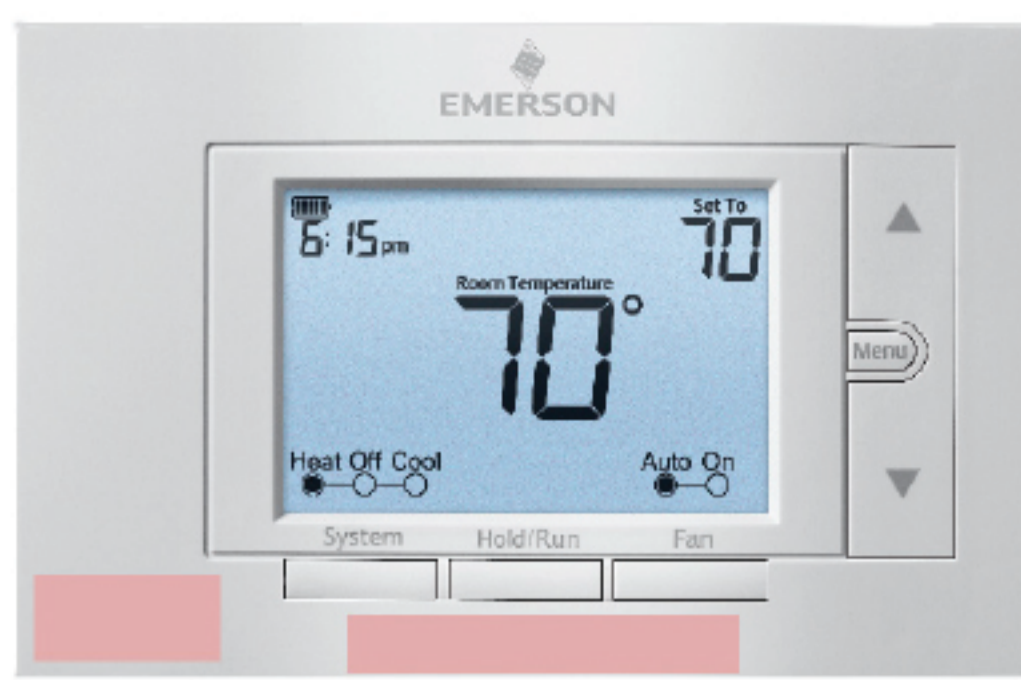

Sensi™ smart thermostat

80 Series™

Blue Series™ 12" Touchscreen

Blue Series 6"

Blue Series 6"

Blue Series 2"

Classic 80 Series

Classic 80 Series

70 Series™

Classic 70 Series (V)

Classic 70 Series (H)

Wall Plates:
Sensi™ smart thermostat
80 Series™

Wall Plates:
Sensi Touch smart thermostats
Sensi Touch 2 smart thermostats
Sensi Lite smart thermostats